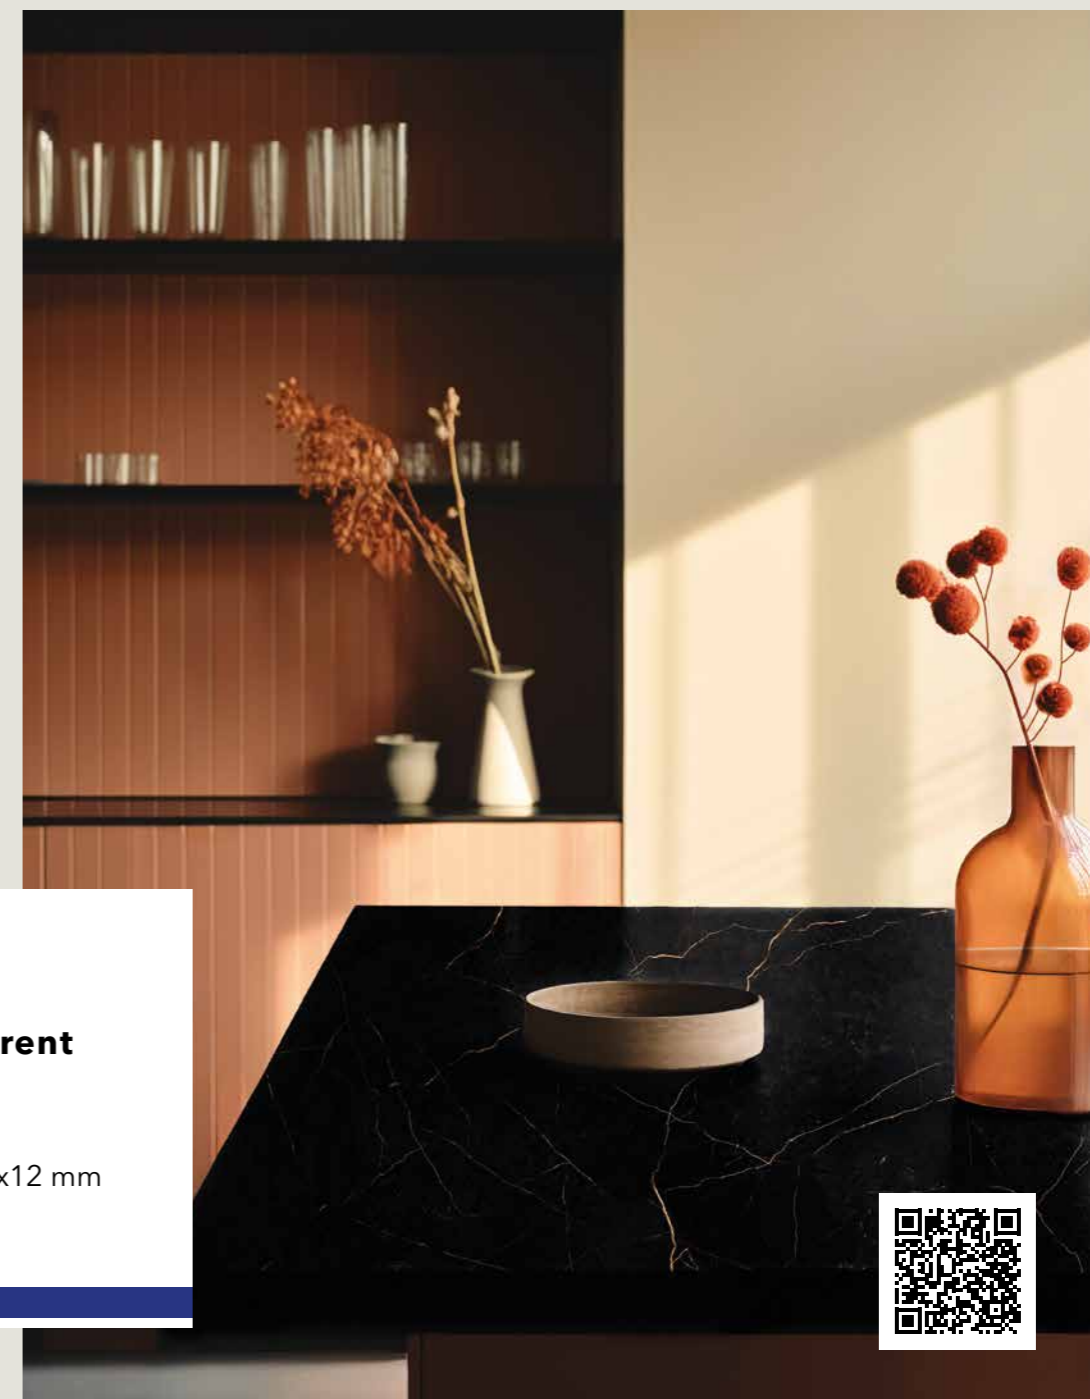

Noir Laurent

Matt felület
Lapméret
3200x1600x12 mm