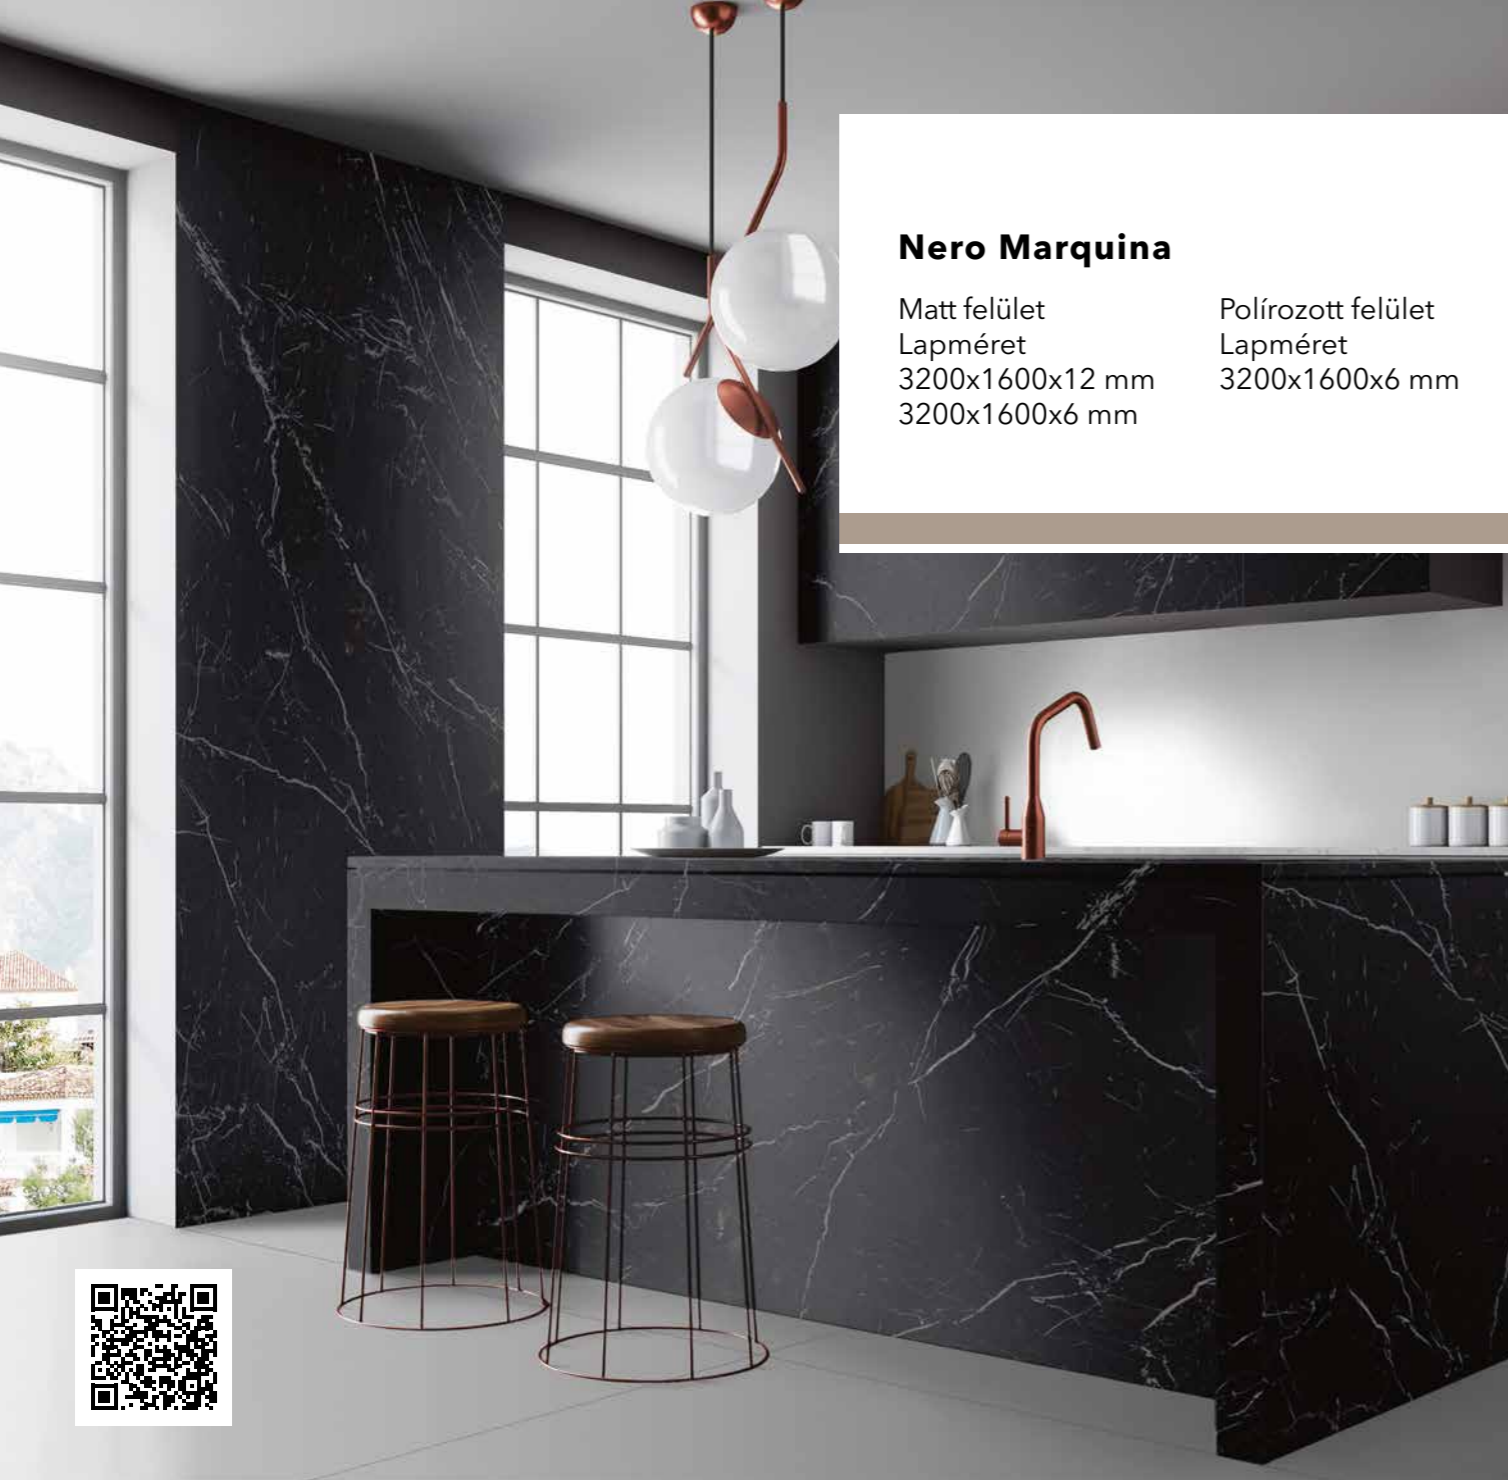

### Negev

Matt felület  
Lapméret  
3200x1600x12 mm  
3200x1600x6 mm

Bookmatch A

Bookmatch B