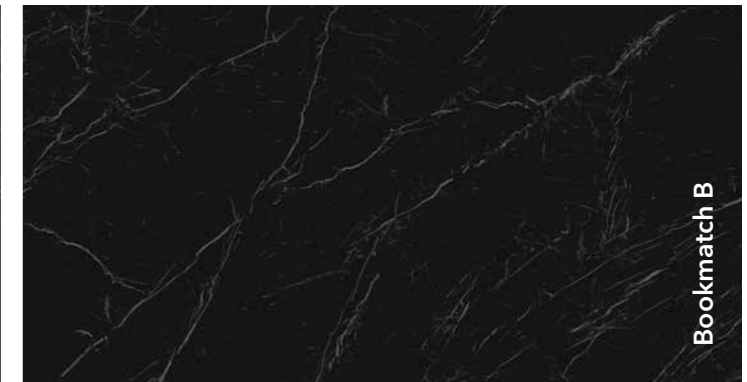

A Bookmatch jelölésű mintázatok A és B változatban kaphatók: az egyik a másiknak tükörképe, együtt a nyitott könyv hatását keltik.